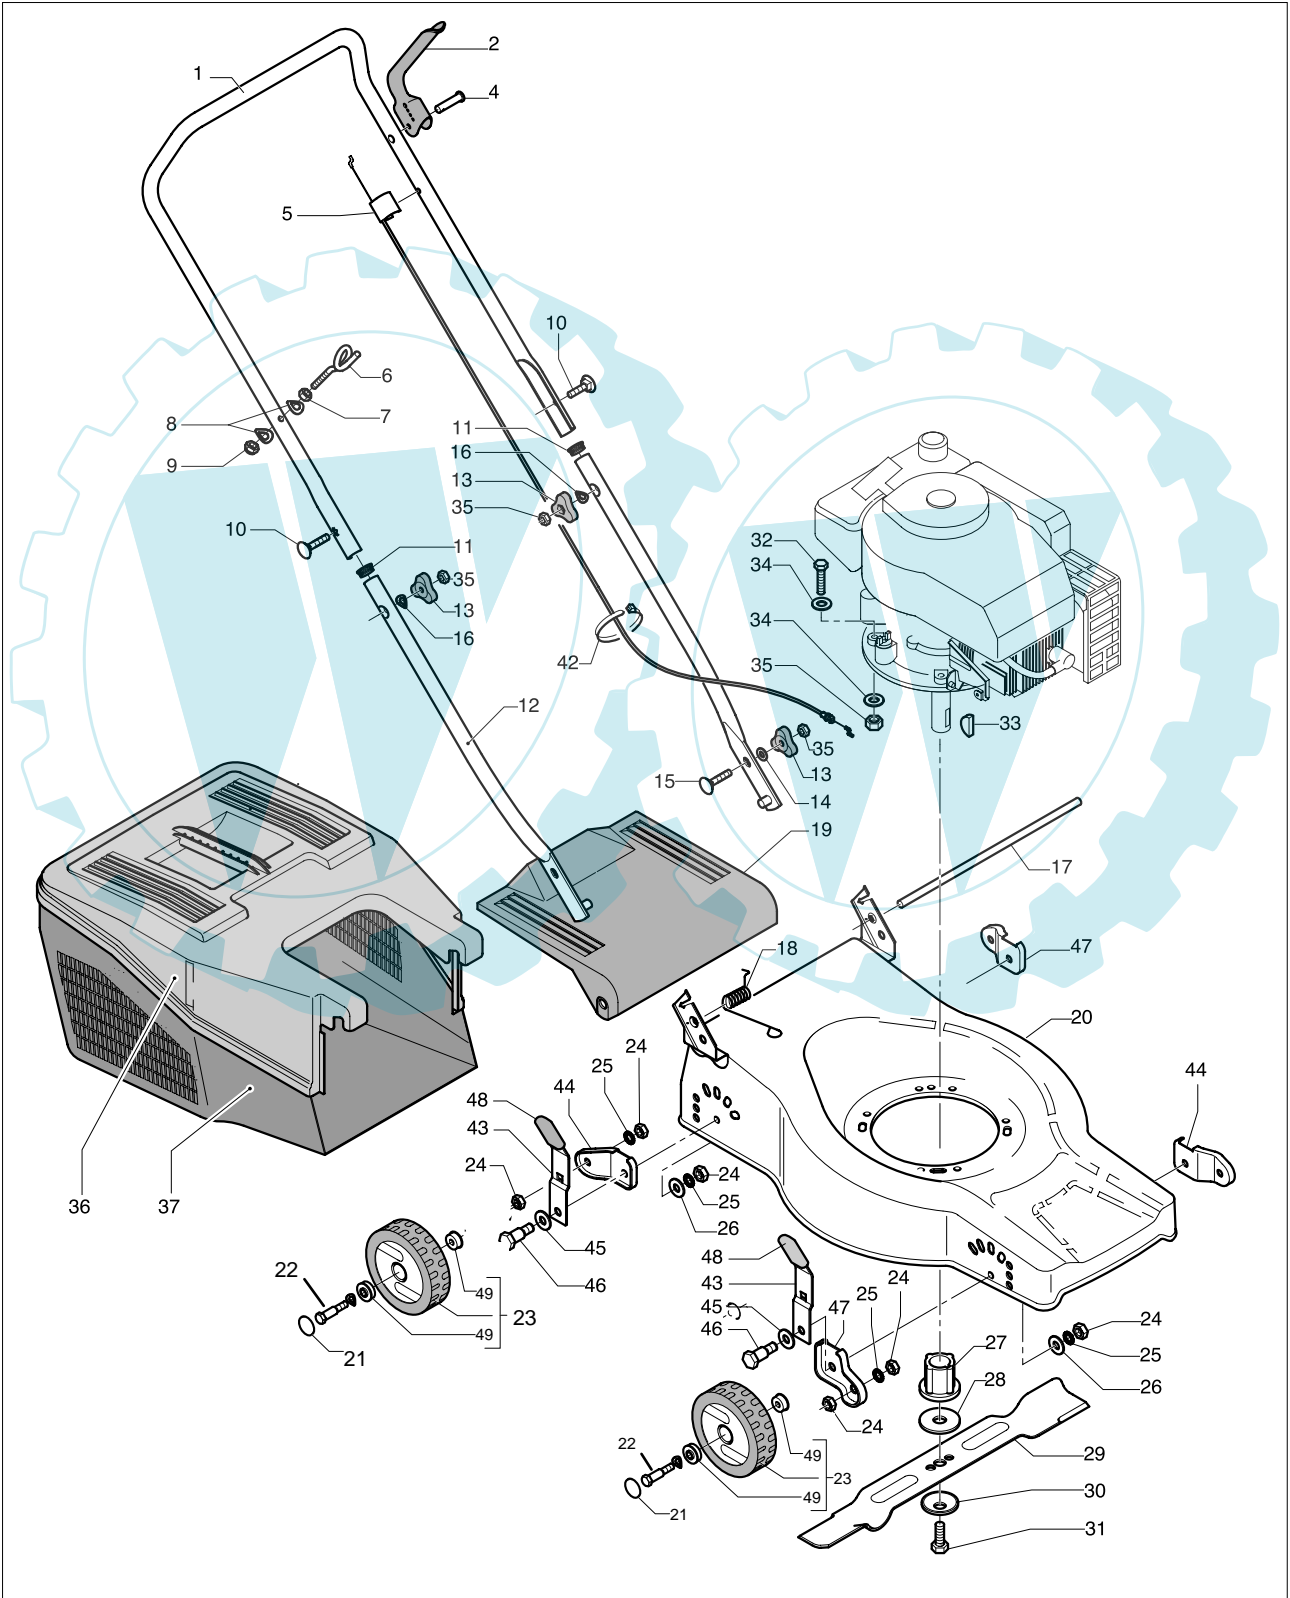

brand	YARDPRO

date	FEB/03	SHEET 1/3

Model

Product number

953878364